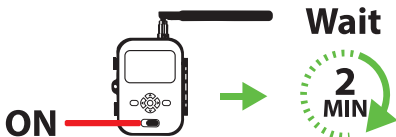

EVOLVEO

Easy SMS Setup

1.

2.

3.

4.

SEND
SMS

To: Camera SIM Tel:
XXX XXX XXX