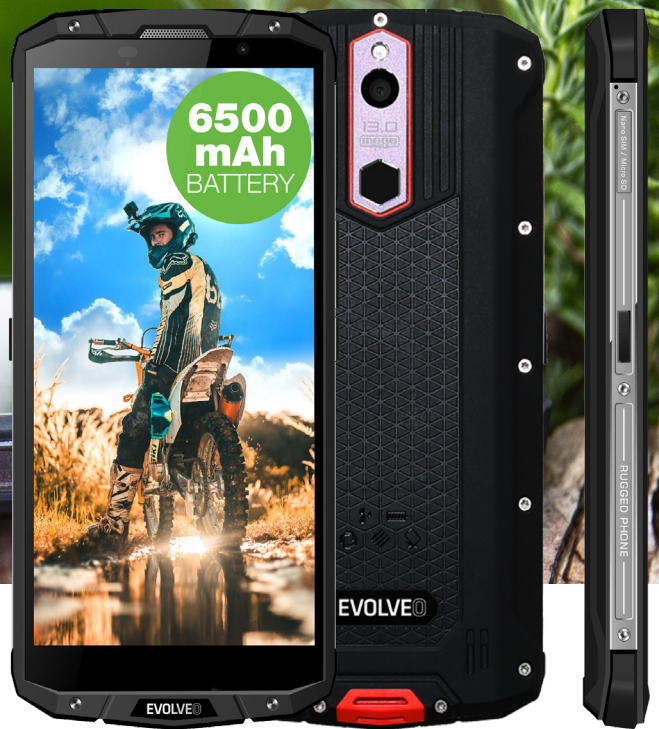

www.evolveo.com

Octa-Core 64-bit 2.0 GHz
Waterproof/Shockproof
IPS 5.7" HD+
6 500 mAh battery

EVOLVEO StrongPhone G7

POWERFUL 8-CORE RUGGED SMARTPHONE WITH EXTREMELY LARGE BATTERY

The EVOLVEO StrongPhone G7 has been designed for those who need a phone that can handle even rough treatment and doesn't mind water, dust or mud. Tuned Android 9.0 with a large 6,500 mAh battery ensures trouble-free operation for up to five days, and the powerful 8-core processor can handle all your requirements smoothly and stably.

Large wide-screen 5.7" HD+ display

StrongPhone G7 is equipped with a wide-screen 5.7" 18:9 display with increased resistance to deep scratches and cracks. You'll enjoy its size when watching movies or playing your favourite games.

Extreme battery capacity

The 6,500 mAh battery provides up to five days of operation, allowing you to use your phone on the go without charging every day. But if you need to charge it, you can do it to 90 % of the capacity in less than three hours thanks to the modern USB-C connector and fast charging support.

Powerful Octa Core processor and plenty of room for your applications

The 64-bit 2.0 GHz 8-core processor, the powerful ARM Mali-G71 MP2 graphics processor, and 3 GB RAM give you plenty of power to run multiple tasks at once. The MediaTek CorePilot technology provides the full performance of eight CPU cores. These eight CPU cores can be managed individually, turning them on and off as your needs demand, preventing battery drain. The internal memory of 32 GB provides enough space for all your favourite applications and maps.