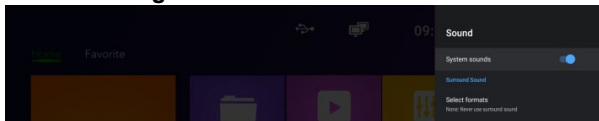

Application

Press “+” to add your favourite apps as a new shortcut, long press can delete the shortcut in your favourite app.

DLNA

- Click “Media Center” in Apps list.
- Turn on DLNA DMP” and “DLNA DMR”.
- Turn on DLNA in your android mobile device.
- Start playing the video, music and photo in your android mobile device.

Settings

You can use setting to re-configure your network, display, language and etc.

Wi-Fi Network Setting

In settings select Network & Internet, turn on Wi-Fi. Choose your SSID network name and press connect.

Sound settings

The standard setting is switch on. Click “Surround sound”, there are (Auto/Always/Never) 3 options for choosing.

Time settings / Language

Set date and time.

Set time zone

Language settings

In settings click “Device preferences”, select the language, click “ok” to save and back.