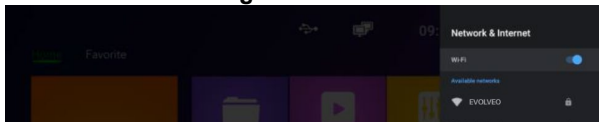

Initial configuration

- Power on, enter into main menu.
- Click  to install or delete your favourite app.
- Click  APP, enter into the settings interface.
- Click  SETTINGS, enter into the whole applications' interface.

Application

Press “+” to add your favourite apps as a new shortcut, long press can delete the shortcut in your favourite app.

DLNA

- Click “Media Center” in Apps list.
- Turn on DLNA DMP” and “DLNA DMR”.
- Turn on DLNA in your android mobile device.
- Start playing the video, music and photo in your android mobile device.

Settings

You can use setting to re-configure your network, display, language and etc.

Wi-Fi Network Setting

In settings select Network & Internet, turn on Wi-Fi. Choose your SSID network name and press connect.