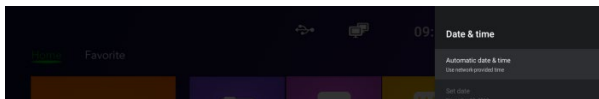

Application

Press “+” to add your favourite apps as a new shortcut, long press can delete the shortcut in your favourite app.

DLNA

- Click “Media Center” in Apps list.
- Turn on DLNA DMP” and “DLNA DMR”.
- Turn on DLNA in your android mobile device.
- Start playing the video, music and photo in your android mobile device.

Settings

You can use setting to re-configure your network, display, language and etc.

Wi-Fi Network Setting

In settings select Network & Internet, turn on Wi-Fi. Choose your SSID network name and press connect.

Sound settings

The standard setting is switch on. Click “Surround sound”, there are (Auto/Always/Never) 3 options for choosing.

Time settings / Language

Set date and time.

Set time zone

Language settings

In settings click “Device preferences”, select the language, click “ok” to save and back.