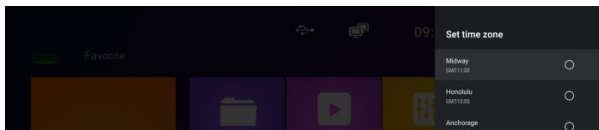

Settings

You can use setting to re-configure your network, display, language and etc.

Wi-Fi Network Setting

In settings select Network & Internet, turn on Wi-Fi. Choose your SSID network name and press connect.

Sound settings

The standard setting is switch on. Click “Surround sound”, there are (Auto/Always/Never) 3 options for choosing.

Time settings / Language

Set date and time.

Set time zone

Language settings

In settings click “Device preferences”, select the language, click “ok” to save and back.

Keyboard & Auto fill

Click “Input Settings”, input method from the list, click “OK” to save and back, then you can use new input method.

System upgrade

- Select “Setting” in main menu, click “System Upgrade”.
- Select “Local Update”, click “OK” to enter.
- Click “Select” button, select the new software, press “OK” to back.
- Select “Wipe Data” and “Wipe Media”.
- Click “Update” to start update.