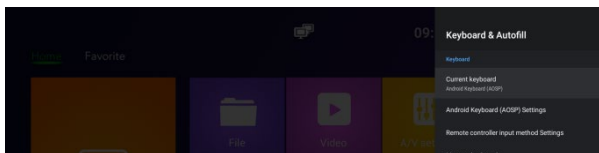

Settings

You can use setting to re-configure your network, display, language and etc.

Wi-Fi Network Setting

In settings select Network & Internet, turn on Wi-Fi. Choose your SSID network name and press connect.

Sound settings

The standard setting is switch on. Click “Surround sound”, there are (Auto/Always/Never) 3 options for choosing.

Time settings / Language

Set date and time.

Set time zone

Language settings

In settings click “Device preferences”, select the language, click “ok” to save and back.

Keyboard & Auto fill

Click “Input Settings”, input method from the list, click “OK” to save and back, then you can use new input method.

System upgrade

- Select “Setting” in main menu, click “System Upgrade”.
- Select “Local Update”, click “OK” to enter.
- Click “Select” button, select the new software, press “OK” to back.
- Select “Wipe Data” and “Wipe Media”.
- Click “Update” to start update.