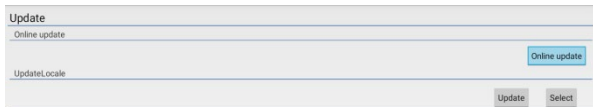

Settings

You can use setting to re-configure your network, display, language and etc.

Wi-Fi Network Setting

In settings select Network & Internet, turn on Wi-Fi. Choose your SSID network name and press connect.

Sound settings

The standard setting is switch on. Click “Surround sound”, there are (Auto/Always/Never) 3 options for choosing.

Time settings / Language

Set date and time.

Set time zone

Language settings

In settings click “Device preferences”, select the language, click “ok” to save and back.

Keyboard & Auto fill

Click “Input Settings”, input method from the list, click “OK” to save and back, then you can use new input method.

System upgrade

- Select “Setting” in main menu, click “System Upgrade”.
- Select “Local Update”, click “OK” to enter.
- Click “Select” button, select the new software, press “OK” to back.
- Select “Wipe Data” and “Wipe Media”.
- Click “Update” to start update.