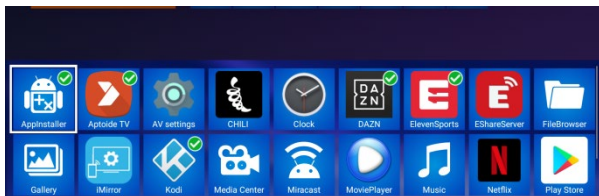

Initial configuration

- Power on, enter into main menu.
- Click  to install or delete your favourite app.
- Click  APP, enter into the settings interface.
- Click  SETTINGS, enter into the whole applications' interface.

Application

Press “+” to add your favourite apps as a new shortcut, long press can delete the shortcut in your favourite app.

DLNA

- Click “Media Center” in Apps list.
- Turn on DLNA DMP” and “DLNA DMR”.
- Turn on DLNA in your android mobile device.
- Start playing the video, music and photo in your android mobile device.