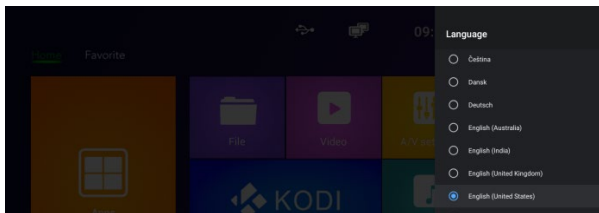

Settings

You can use setting to re-configure your network, display, language and etc.

Wi-Fi Network Setting

In settings select Network & Internet, turn on Wi-Fi. Choose your SSID network name and press connect.

Sound settings

The standard setting is switch on. Click “Surround sound”, there are (Auto/Always/Never) 3 options for choosing.

Time settings / Language

Set date and time.

Set time zone

Language settings

In settings click “Device preferences”, select the language, click “ok” to save and back.

Keyboard & Auto fill

Click “Input Settings”, input method from the list, click “OK” to save and back, then you can use new input method.

System upgrade

- Select “Setting” in main menu, click “System Upgrade”.
- Select “Local Update”, click “OK” to enter.
- Click “Select” button, select the new software, press “OK” to back.
- Select “Wipe Data” and “Wipe Media”.
- Click “Update” to start update.