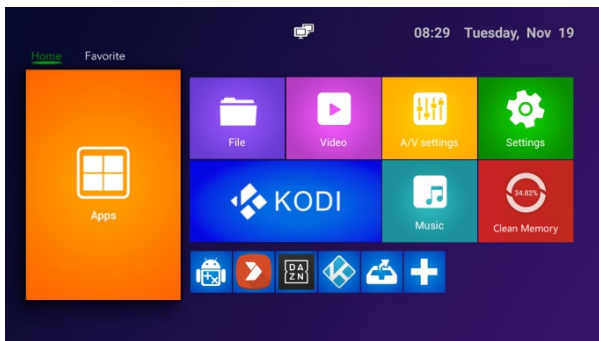

Initial configuration

- Power on, enter into main menu.
- Click  to install or delete your favourite app.
- Click  APP, enter into the settings interface.
- Click  SETTINGS, enter into the whole applications' interface.