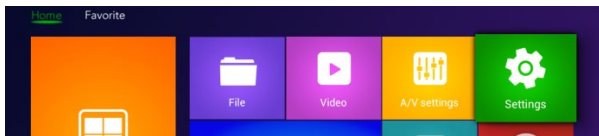

Initial configuration

- Power on, enter into main menu.
- Click  to install or delete your favourite app.
- Click  APP, enter into the settings interface.
- Click  SETTINGS, enter into the whole applications' interface.

Application

Press “+” to add your favourite apps as a new shortcut, long press can delete the shortcut in your favourite app.

DLNA

- Click “Media Center” in Apps list.
- Turn on DLNA DMP” and “DLNA DMR”.
- Turn on DLNA in your android mobile device.
- Start playing the video, music and photo in your android mobile device.

Settings

You can use setting to re-configure your network, display, language and etc.

Wi-Fi Network Setting

In settings select Network & Internet, turn on Wi-Fi. Choose your SSID network name and press connect.