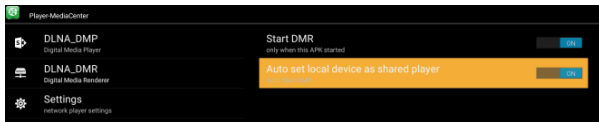

Initial configuration

- Power on, enter into main menu.
- Click  to install or delete your favourite app.
- Click  APP, enter into the settings interface.
- Click  SETTINGS, enter into the whole applications' interface.

Application

Press “+” to add your favourite apps as a new shortcut, long press can delete the shortcut in your favourite app.

DLNA

- Click “Media Center” in Apps list.
- Turn on DLNA DMP” and “DLNA DMR”.
- Turn on DLNA in your android mobile device.
- Start playing the video, music and photo in your android mobile device.

Settings

You can use setting to re-configure your network, display, language and etc.

Wi-Fi Network Setting

In settings select Network & Internet, turn on Wi-Fi. Choose your SSID network name and press connect.